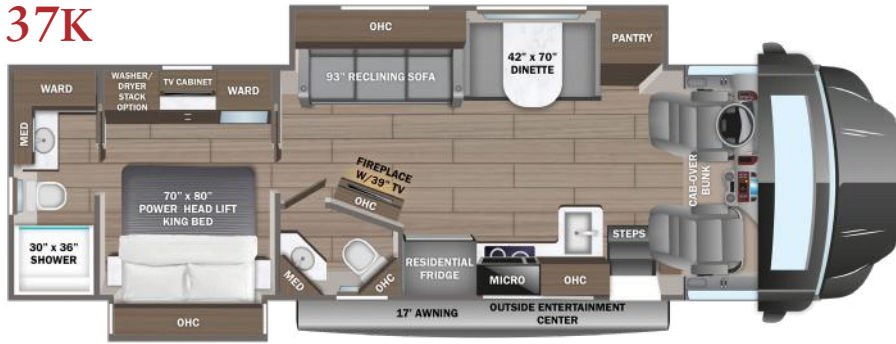

ACCOLADE

2026 Super Class C Motorhome

37K